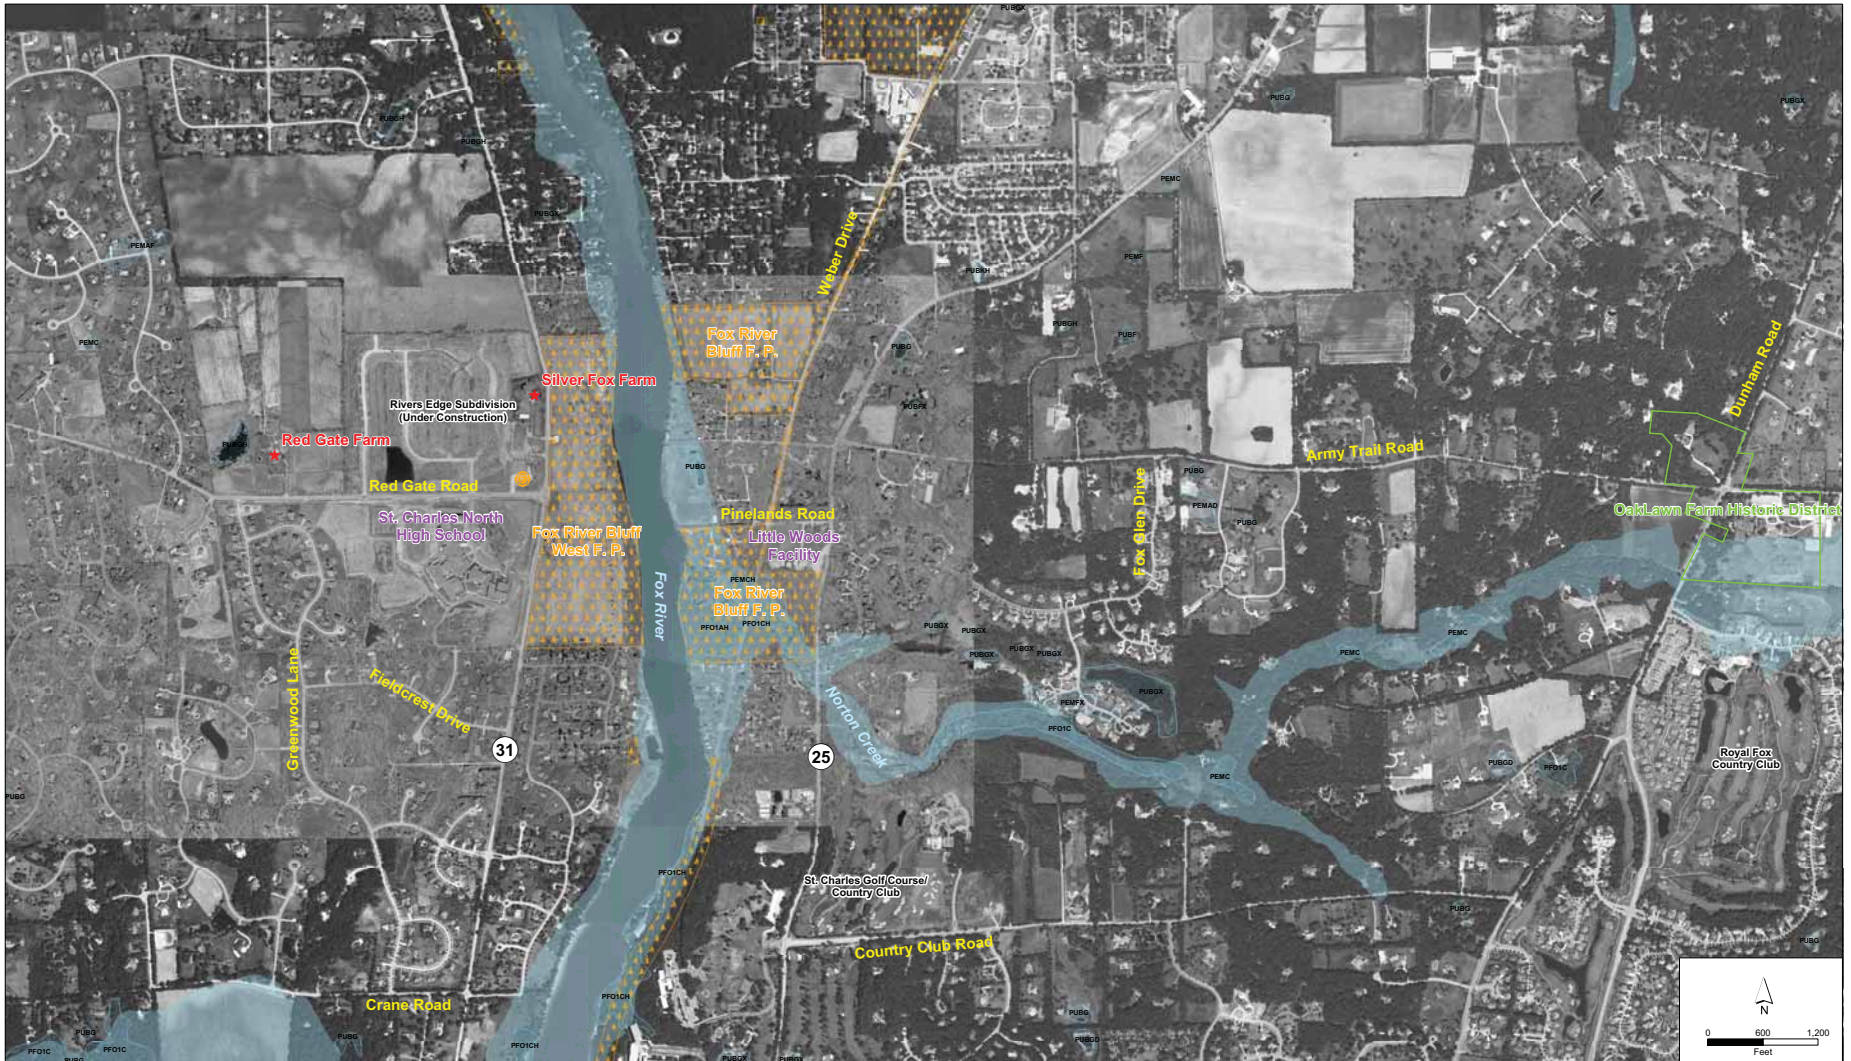

Environmental Inventory Map

Legend	
	Proposed Fire Station
	Historic Sites
	Historic District
	100-Year Floodplain
	Kane County Forest Preserves
	NWI Wetlands

*Mapping is from published sources; field review for the proposed project is not yet complete.